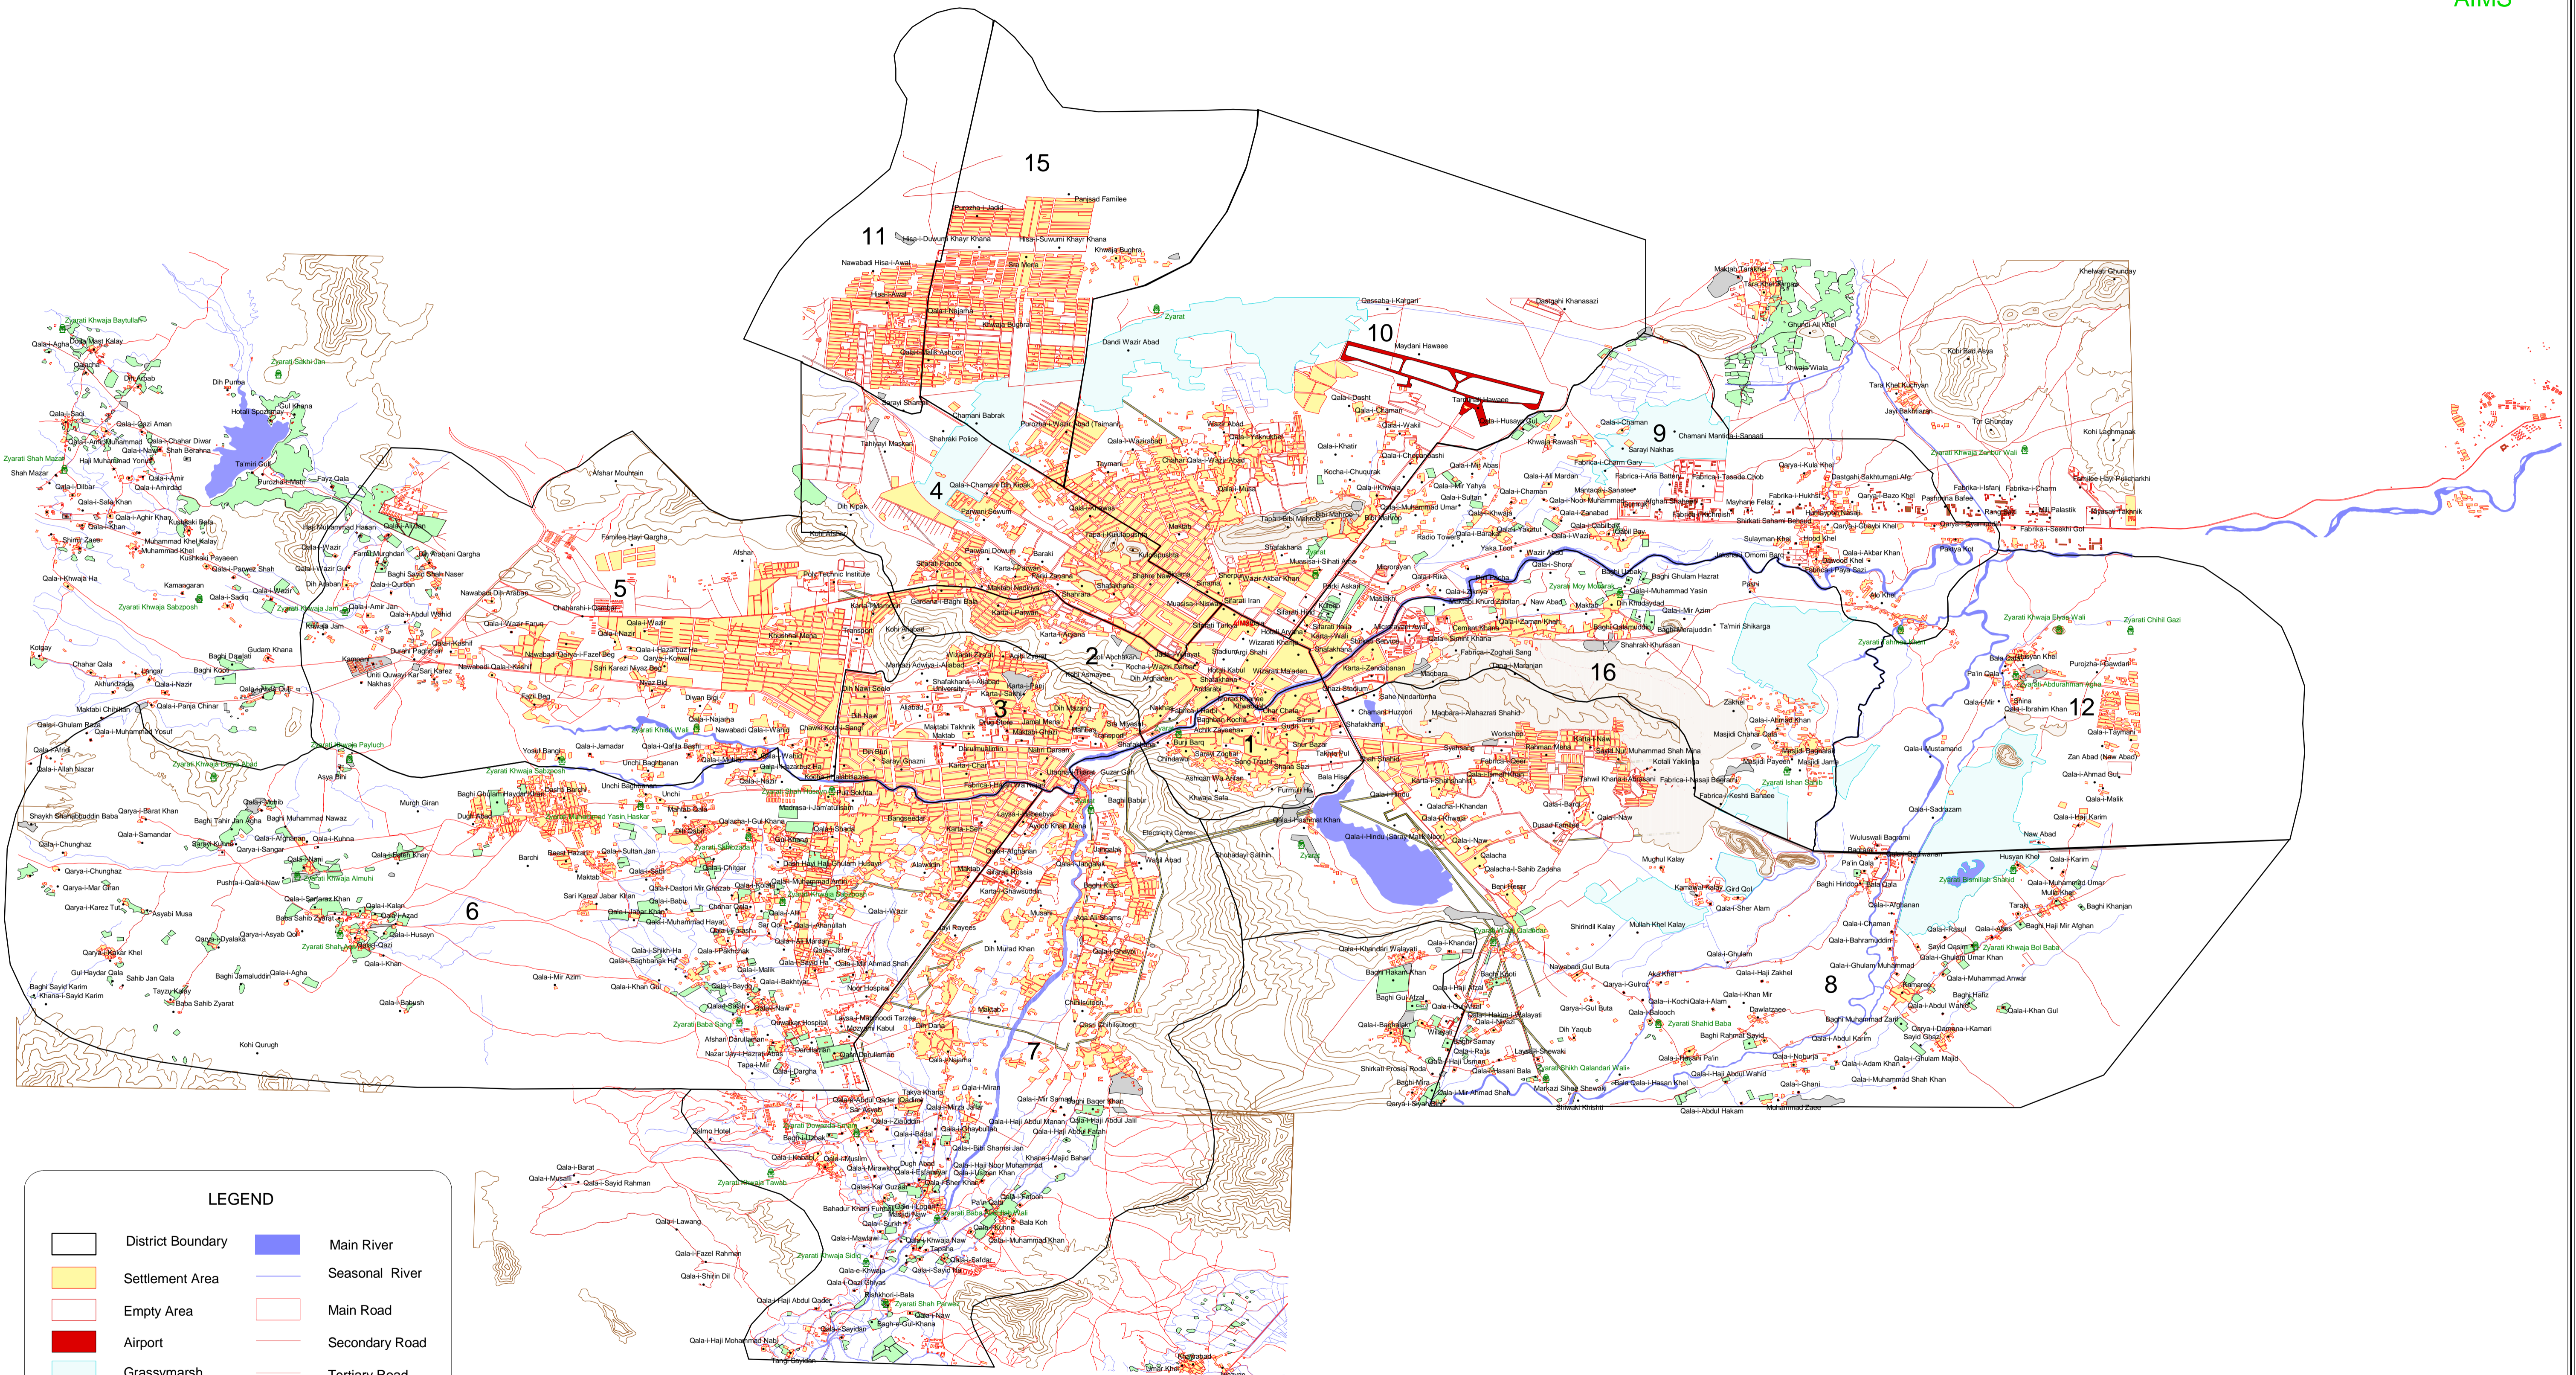

KABUL CITY

LEGEND

- | | | | |
|--|-------------------|--|----------------|
| | District Boundary | | Main River |
| | Settlement Area | | Seasonal River |
| | Empty Area | | Main Road |
| | Airport | | Secondary Road |
| | Grassmarsh | | Tertiary Road |
| | Orchard | | Footpath |
| | Cemetery | | Power Line |
| | Factory | | Telephone Line |
| | Mountain | | Area Name |
| | Lake | | Shrine |